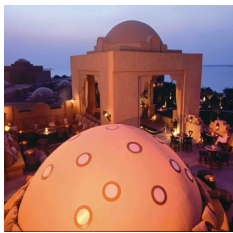

## Dubai Boat Show preferred Hotel Partner One&Only Royal Mirage

Rate includes;

- Special rate per room per night including Daily Breakfast
- Choose from 8 dining options and 5 bars
- Be based at the home of the Boat Show Gala Dinner
- \*\*Rate subject to 20% service and fees